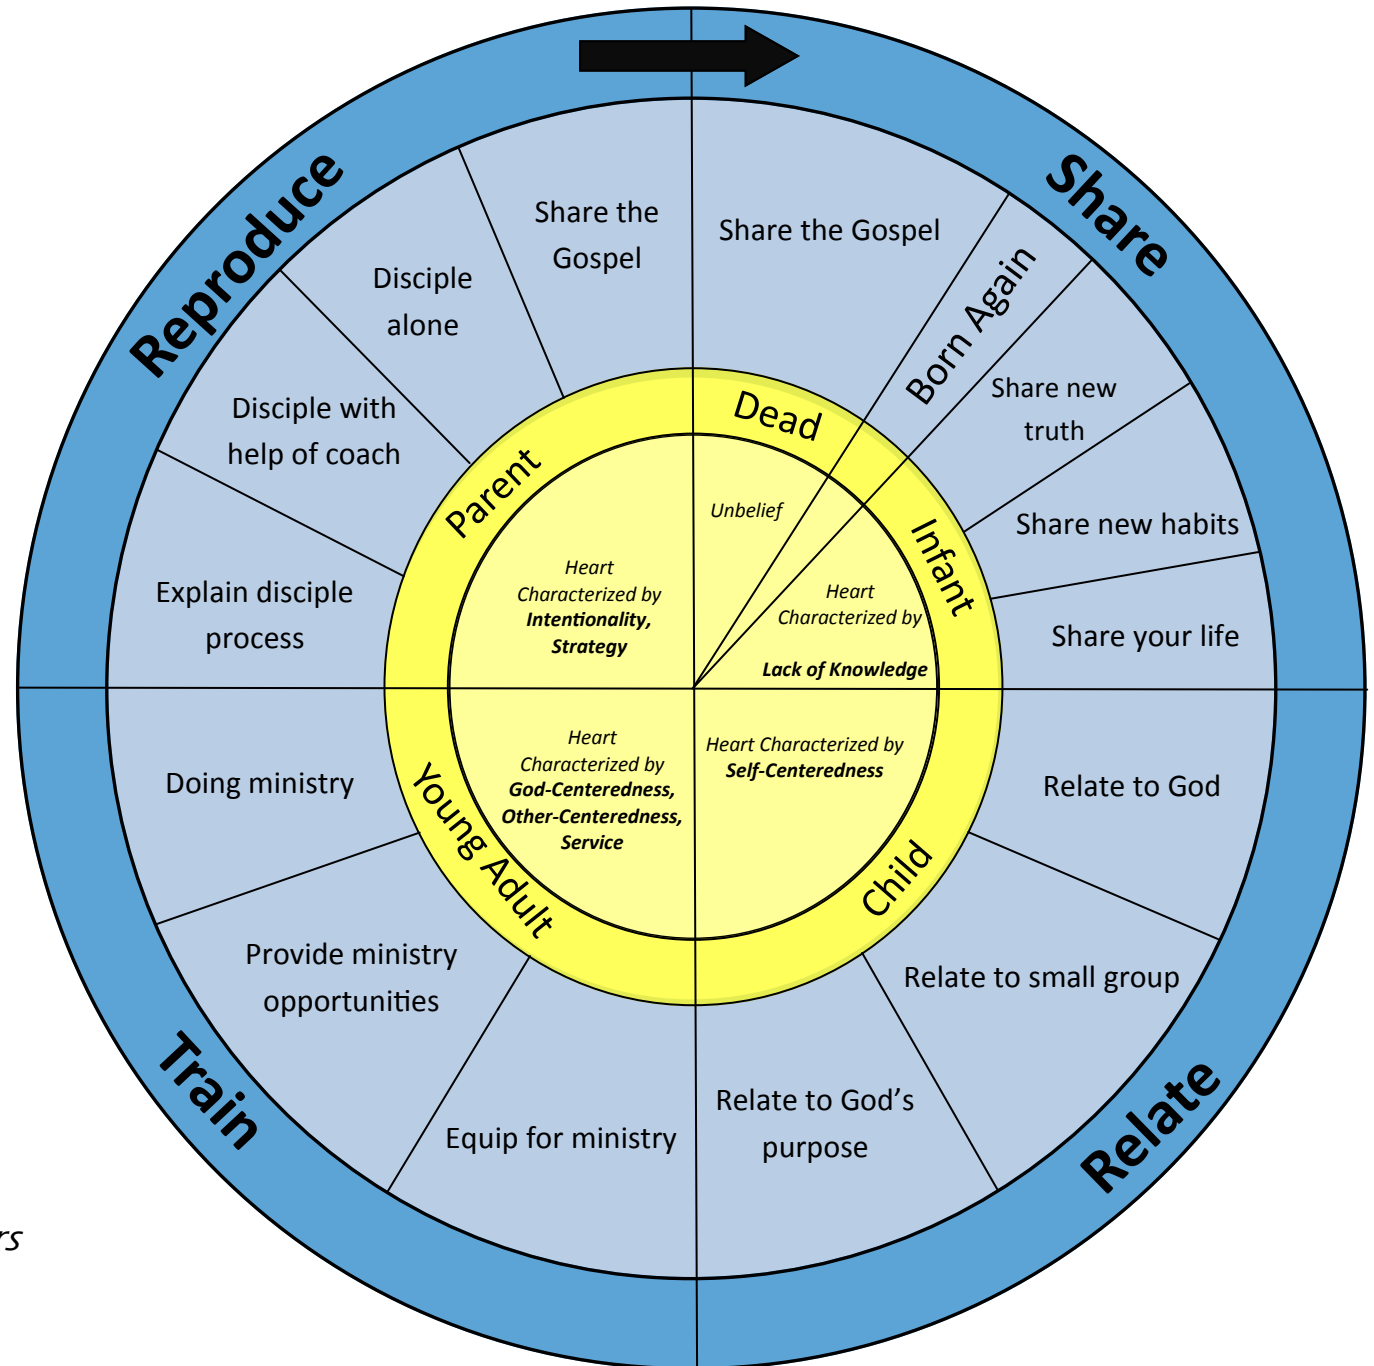

*The Journey Wheel (Matthew 28:16-20)

Love, Connect and Serve on the Journey with Christ

* **Spiritual Growth:** Hebrews 5:12-14; 2 Thessalonians 1:3

* **Share:** 1 Thessalonians 2:8

* **Relate/Train:** Ephesians 4:11-16

* **Reproduce:** 2 Tim. 2:1-2; Romans 15:14

Making disciples requires:

- Intentional Leader
- Relational Environment
- Reproducible Process

A Disciple...

A Christ Follower who loves others and pursues living like Jesus

*Largely adopted from *Real Life Discipleship* by Jim Putman